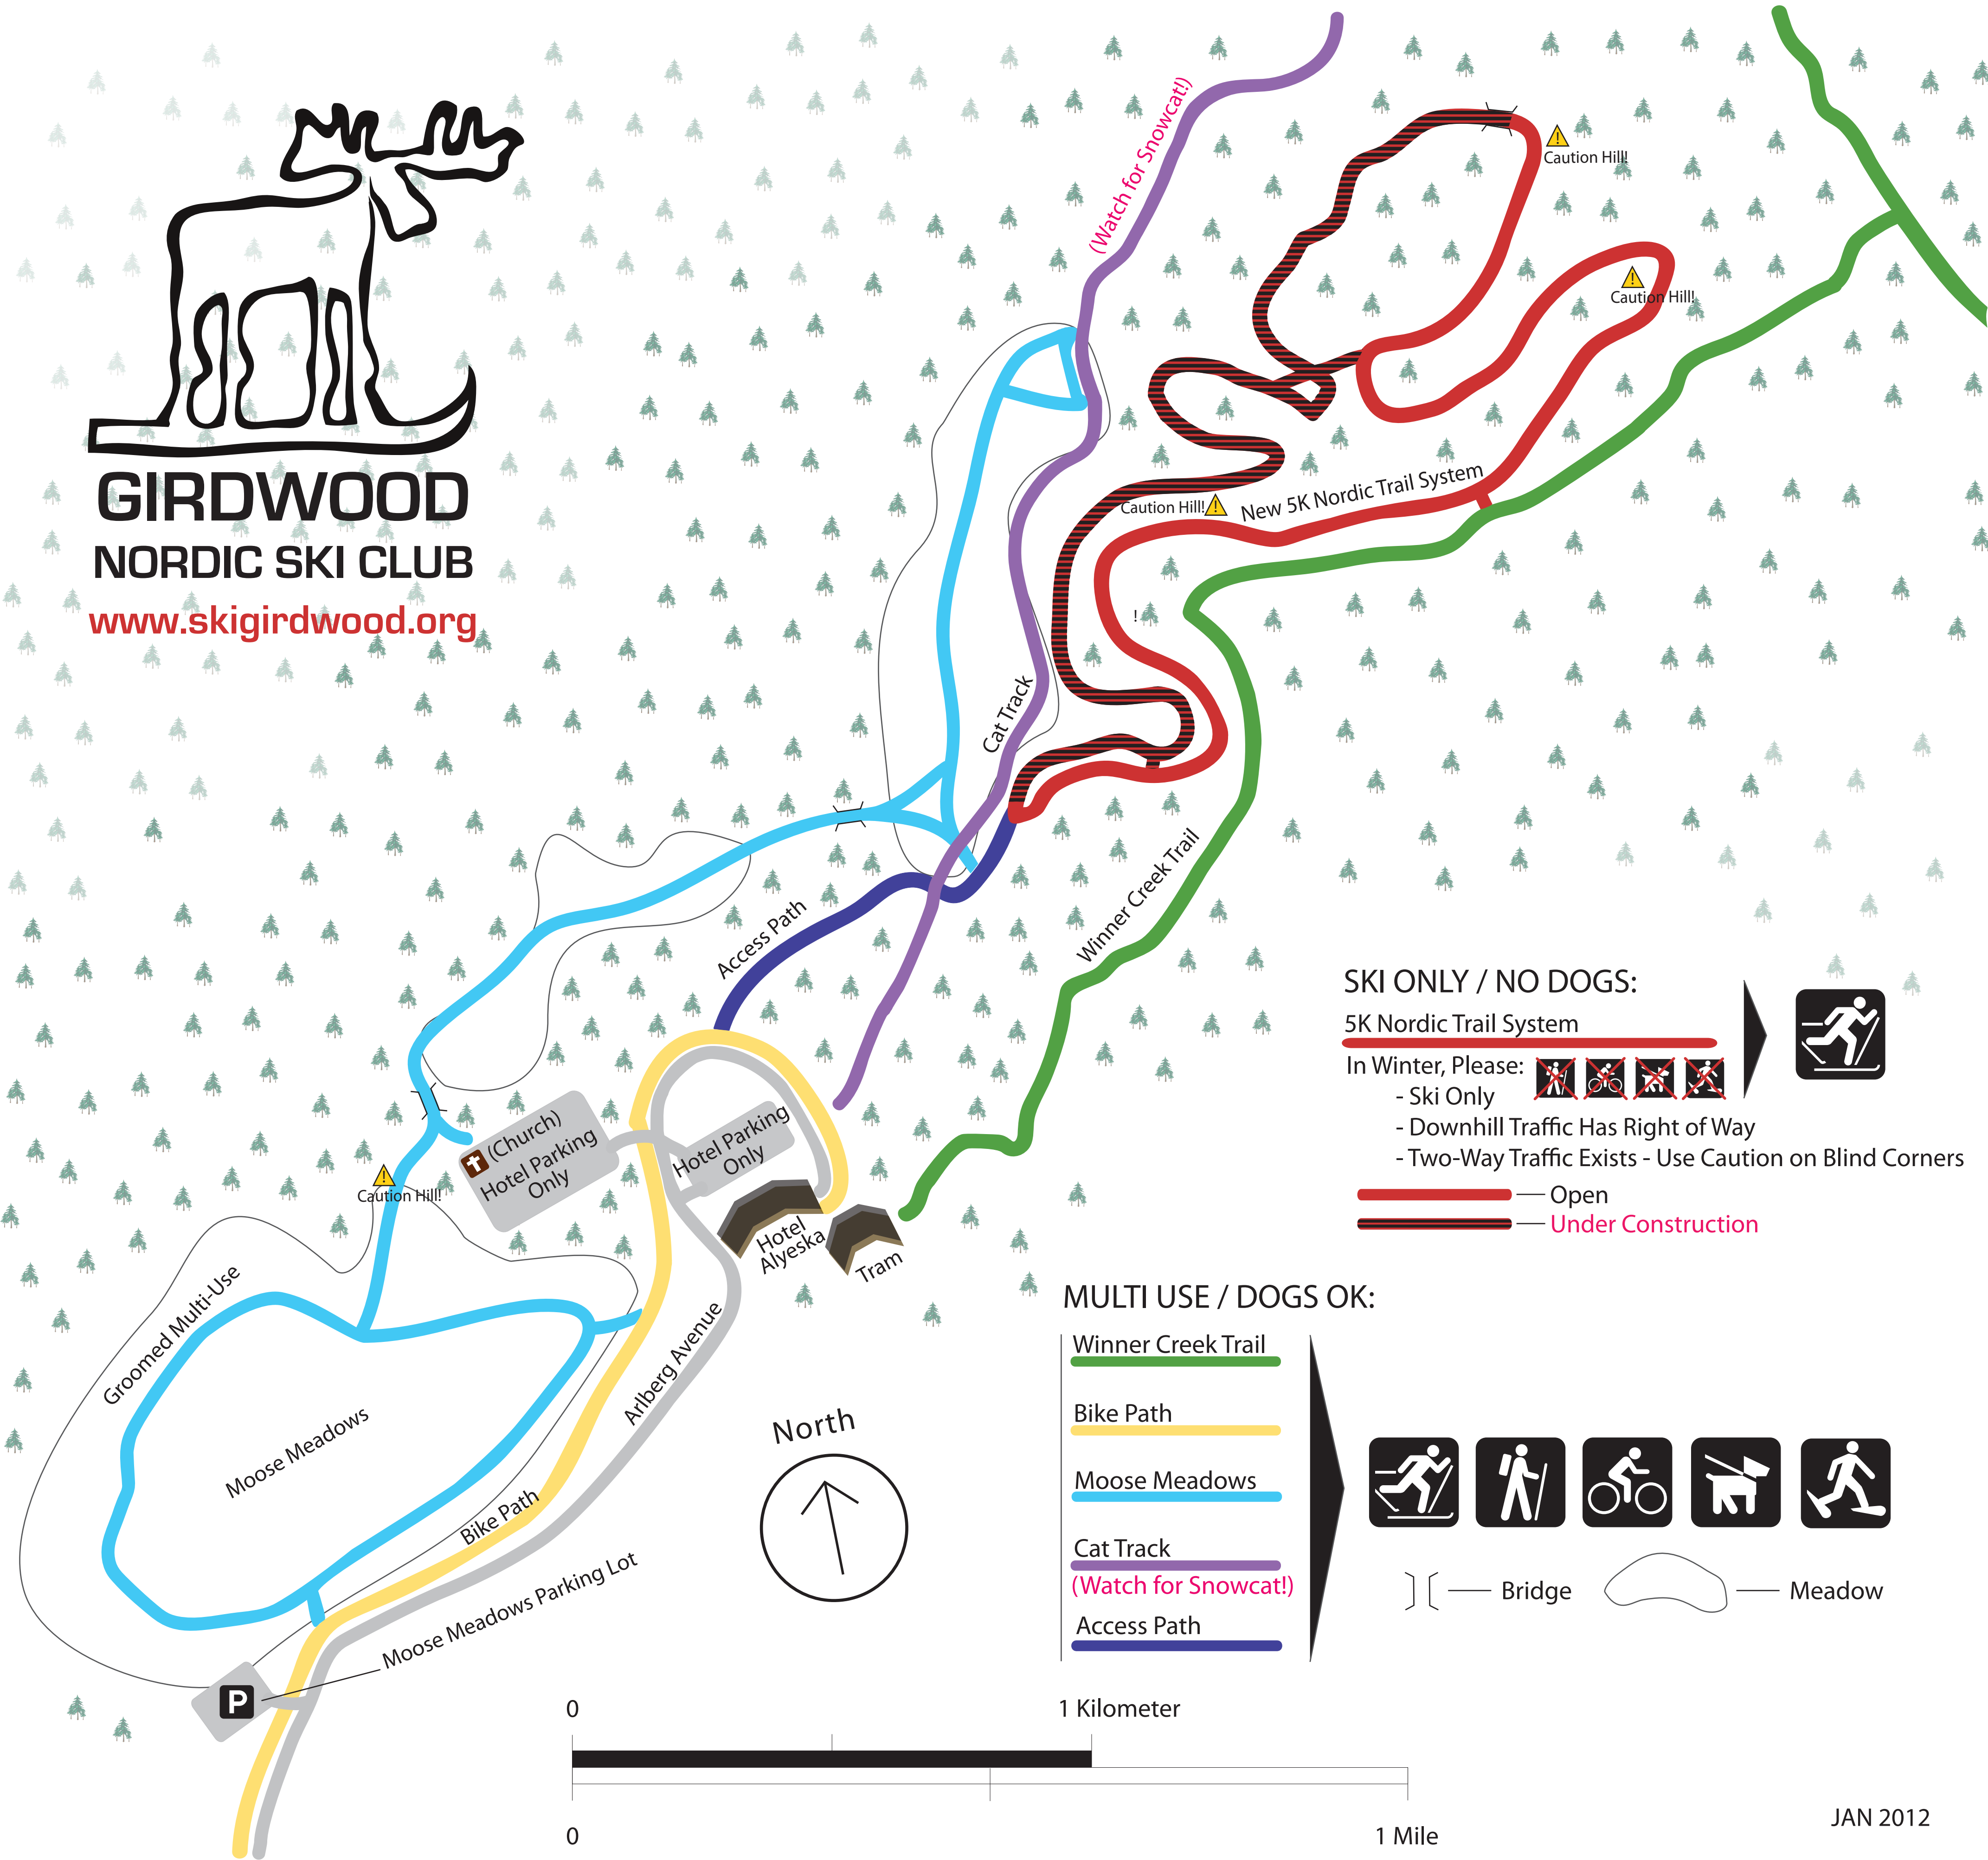

GIRDWOOD NORDIC SKI CLUB

www.skigirdwood.org

SKI ONLY / NO DOGS:

5K Nordic Trail System

In Winter, Please:

- Ski Only
- Downhill Traffic Has Right of Way
- Two-Way Traffic Exists - Use Caution on Blind Corners

 — Open
 — Under Construction

MULTI USE / DOGS OK:

- Winner Creek Trail
- Bike Path
- Moose Meadows
- Cat Track
(Watch for Snowcat!)
- Access Path

 — Bridge
  — Meadow

JAN 2012

WELCOME TO THE GIRDWOOD WINTER TRAILS